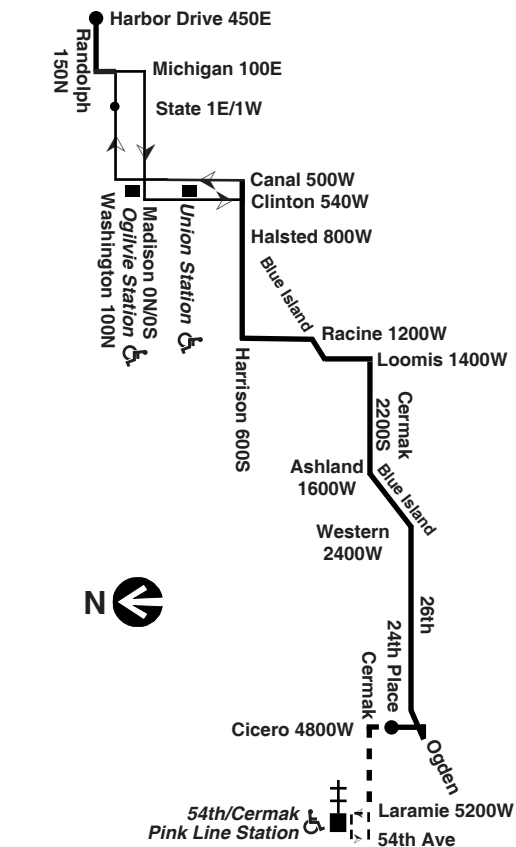

Federal law requires priority seating be designated for seniors and people with disabilities. **Please stand up** and yield these seats when needed for qualifying riders or when asked.

Schedules and other info in this timetable are subject to change. CTA does not assume responsibility for errors in timetables nor for inconvenience or damage resulting from delays.

Pay close attention to destination signs and announcements when boarding: added service may sometimes be provided over portions of this or any bus route and some trips can end before the furthest terminal on a line depending on service needs or time of day.

Bicycle racks are installed on the front of all CTA buses and are allowed on CTA trains during certain hours. See our Bike & Ride brochure or webpage for help on how to use racks and more.

Know before you go: Get alerts from us by text or e-mail about planned service changes every week or instant alerts for unplanned reroutes and disruptions. Sign up for CTA Updates today at transitchicago.com/updates.

For more travel information, use the Ventra app or call the RTA Travel Information Center at 312-836-7000. *Para obtener mayor información, en Español, llame al Centro de Información a 312-836-7000.*

Chicago Transit Authority **60 Blue Island/26th**

Effective Mar. 24, 2024

N60 overnight (owl) service between Washington/State and 54th/Cermak Pink Line station

All CTA buses are accessible

transitchicago.com/bus/60

Monday thru Friday

#60 Blue Island/26th

Eastbound

LV Cicero/24th Place	26th/Kedzie	Cermak/Ashland	Harrison/Halsted	AR/Washington/State	AR Harbor Drive
3:25C	3:38a	3:46a	3:57a	4:06N	----
3:59a	4:09	4:18	4:29	4:40N	----
4:19	4:29	4:38	4:50	5:02N	----
4:33	4:43	4:53	5:05	5:18a	5:25a
4:47	4:57	5:07	5:20	5:34	5:40
5:01	5:12	5:22	5:35	5:49	5:55
5:16	5:27	5:37	5:50	6:05	6:11
5:28	5:40	5:51	6:05	6:20	6:27
5:43	5:55	6:06	6:20	6:36	6:43
5:55	6:07	6:18	6:33	6:50	6:57
6:08	6:20	6:31	6:46	7:03	7:10
6:20	6:32	6:44	6:59	7:17	7:24
6:30	6:43	6:55	7:11	7:29	7:36
6:42	6:55	7:06	7:22	7:41	7:48
6:58	7:01	7:13	7:29	7:47	7:54
7:04	7:07	7:19	7:35	7:54	8:01
7:00	7:13	7:25	7:42	8:01	8:08
7:06	7:19	7:31	7:48	8:07	8:14
7:12	7:25	7:38	7:55	8:15	8:22
7:19	7:32	7:45	8:02	8:22	8:29
7:26	7:40	7:52	8:10	8:30	8:37
7:34	7:47	8:00	8:17	8:38	8:45
7:41	7:55	8:07	8:25	8:45	8:52
7:49	8:03	8:15	8:33	8:53	9:00
7:58	8:11	8:24	8:41	9:01	9:08
8:06	8:20	8:32	8:50	9:09	9:16
8:16	8:30	8:42	8:59	9:18	9:25

then every 10 to 13 minutes until

2:28p	2:44p	2:56p	3:12p	3:28p	3:35p
2:38	2:53	3:06	3:22	3:38	3:45
2:47	3:02	3:15	3:31	3:48	3:55

then every 7 to 10 minutes until

4:03	4:19	4:31	4:48	5:09	5:18
4:12	4:28	4:40	4:57	5:18	5:27
4:24	4:39	4:52	5:08	5:30	5:38
4:35	4:51	5:03	5:20	5:41	5:49
4:49	5:04	5:16	5:32	5:53	6:01
5:02	5:17	5:29	5:45	6:05	6:13
5:16	5:31	5:43	5:58	6:18	6:26
5:31	5:46	5:57	6:12	6:32	6:40
5:46	6:01	6:12	6:27	6:46	6:54
6:02	6:16	6:27	6:42	7:01	7:08
6:19	6:33	6:44	6:58	7:16	7:23
6:35	6:49	7:00	7:14	7:31	7:39
6:52	7:05	7:16	7:30	7:47	7:54
7:08	7:22	7:33	7:46	8:03	8:10
7:24	7:38	7:49	8:02	8:18	8:25
7:43	7:55	8:05	8:18	8:33	8:40
7:59	8:11	8:21	8:34	8:49	8:56
8:15	8:27	8:37	8:50	9:05	9:11
8:28	8:40	8:50	9:03	9:17	9:23
8:32	8:44	8:54	9:06	9:20	9:27
8:50	9:01	9:11	9:23	9:37	9:43
9:12	9:23	9:33	9:44	9:57	10:03
9:34	9:45	9:54	10:06	10:18	10:23
9:56	10:07	10:16	10:27	10:38	10:44
10:18	10:28	10:37	10:48	10:59	11:04
10:40	10:50	10:58	11:08	11:18	11:23
11:02	11:12	11:20	11:30	11:40	11:45
11:29	11:39	11:48	11:58	12:07N	----
11:59	12:09a	12:18a	12:28a	12:37N	----
12:29a	12:39	12:47	12:57	1:06N	----
12:59	1:08	1:16	1:26	1:35N	----
1:25C	1:38	1:46	1:56	2:05N	----
1:55C	2:08	2:16	2:26	2:35N	----
2:25C	2:38	2:46	2:56	3:05N	----
2:55C	3:08	3:16	3:26	3:36N	----

N - N60 overnight (owl) service begins/ends at Washington/State at time shown

Westbound